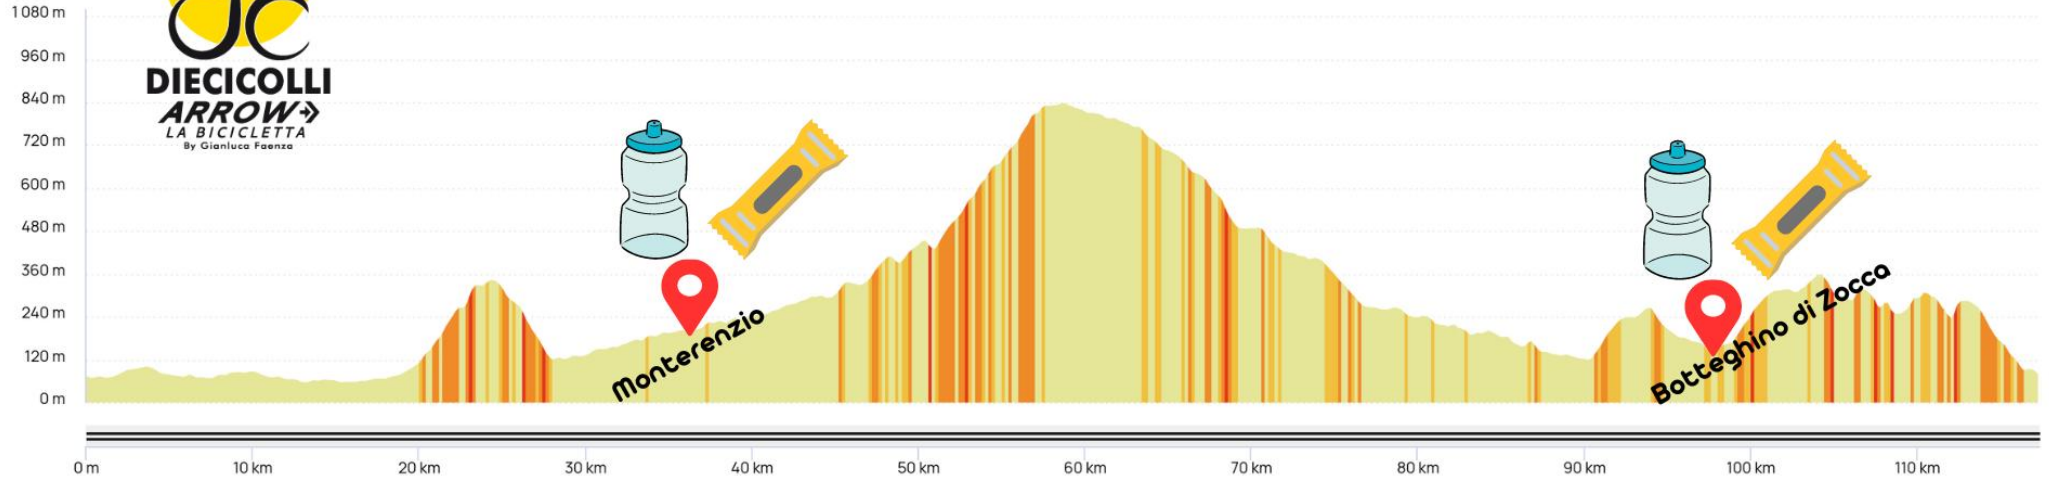

# Ristori

▲ 117.36 km | ▲ 58 m | ▲ 839 m | ▲ 1846 m | ▲ 1842 m | © 2024 openrunner.com, © centcols.org, © srtm nasa